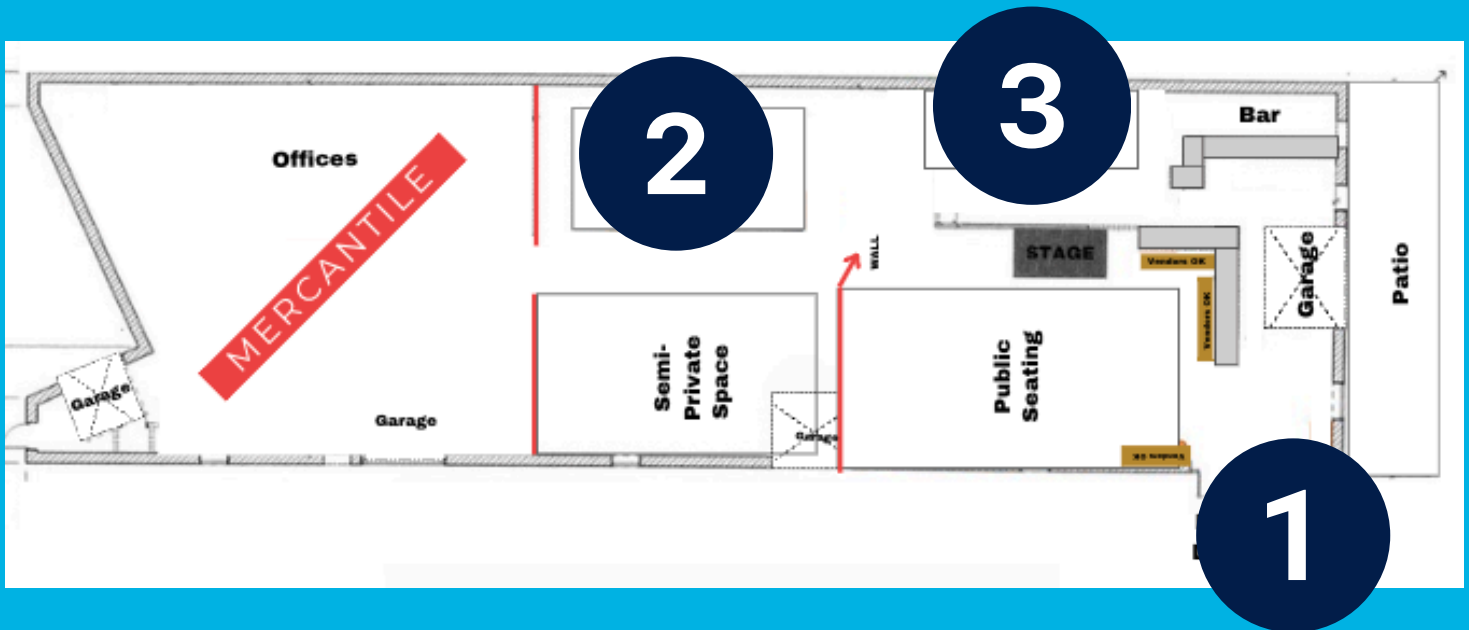

1. **1** Registration + Entrance
2. **2** Bathrooms
3. **3** Gender Neutral Bathrooms