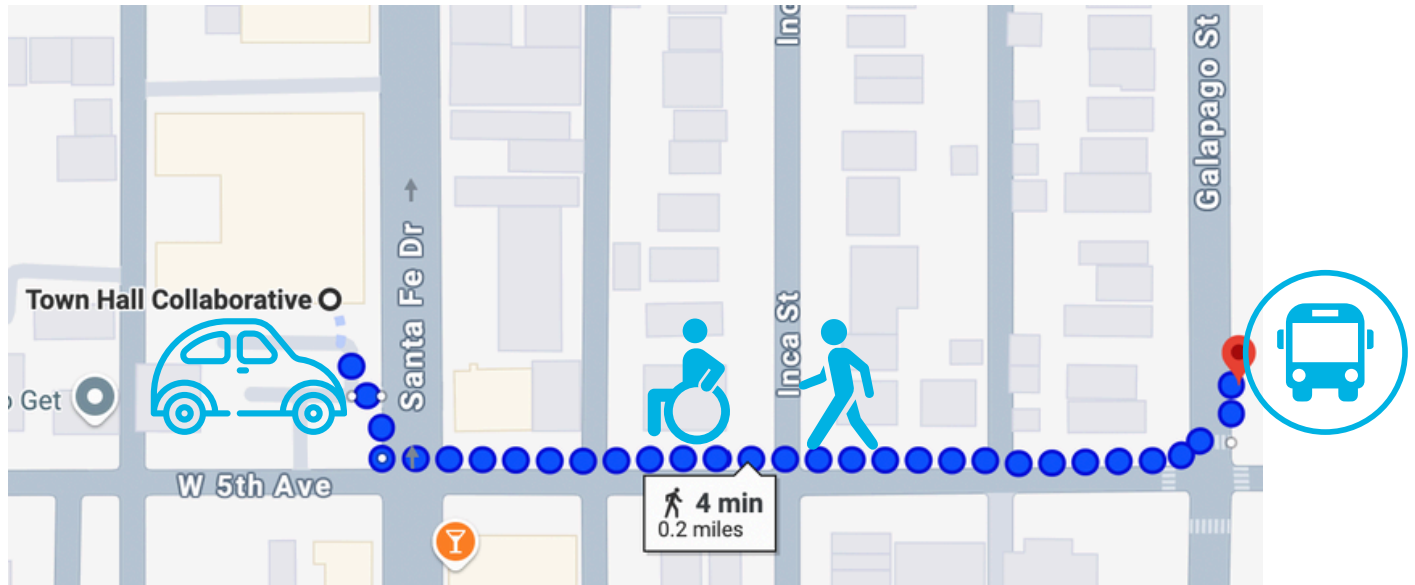

## Toast to Democracy 2025

Town Hall Collaborative  
525 Santa Fe Dr, Denver, CO 80204  
May 21, 2025  
6-9 p.m.

## Parking + Transportation

Town Hall Collaborative has on-site parking, including wheelchair-accessible parking spaces, in its main lot at 5th Ave and Santa Fe. There is also street parking nearby in case the lot fills up. We encourage carpooling and public transit if possible!

The nearest bus stop is Galapago St & W 5th Ave, serviced by the 1 bus. This stop is a four-minute walk to Town Hall Collaborative.

Pictured: A map showing the layout of Town Hall Collaborative. Registration and entrance are located at the southeast corner of the venue. All bathrooms are located on the north edge of the building. Gender-neutral restrooms will be located on the east side, and multi-stall, gender-specific restrooms will be situated on the west side. Please feel free to ask any New Era Colorado staff for assistance at the event.